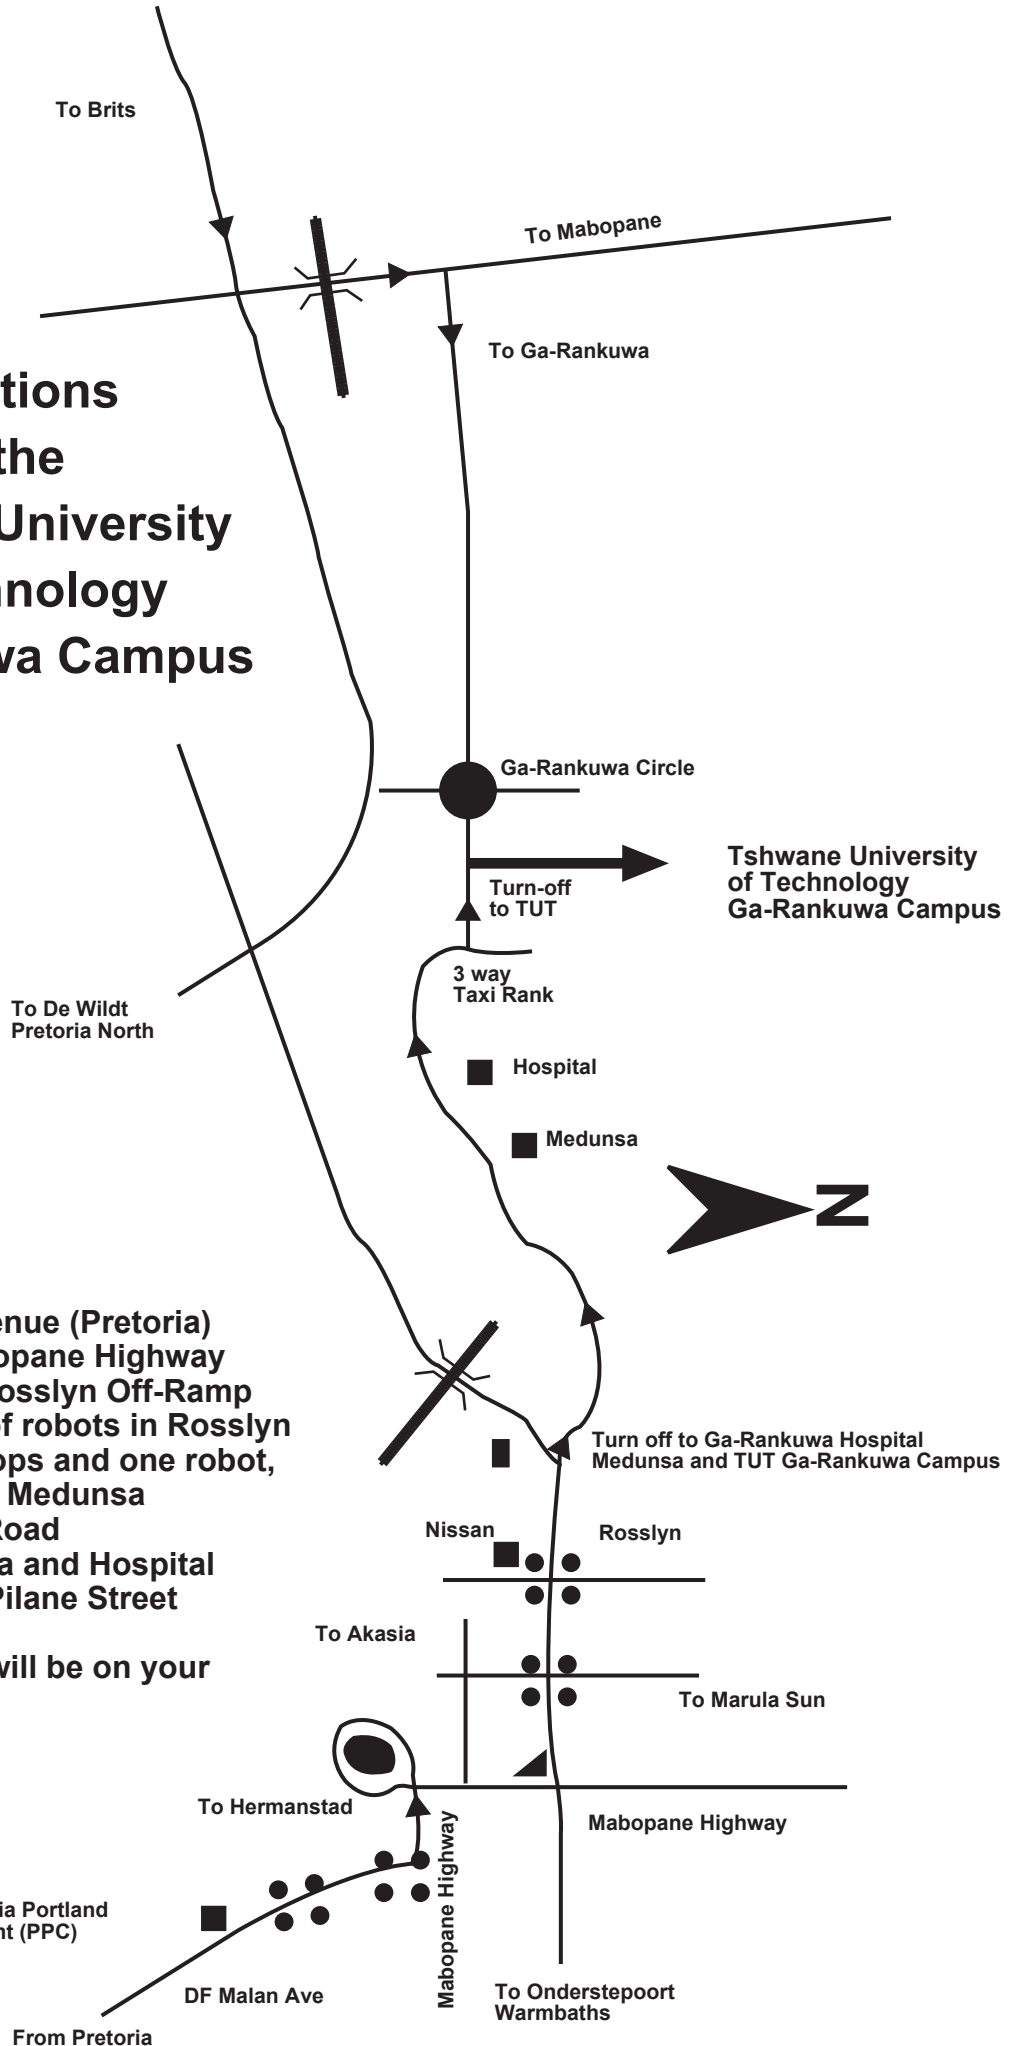

# Directions to the Tshwane University of Technology Ga-Rankuwa Campus

- Take DF Malan Avenue (Pretoria)
- Turn Left into Mabopane Highway
- Turn left into the Rosslyn Off-Ramp
- Pass the only set of robots in Rosslyn
- Pass one 4-way stops and one robot, then turn right into Medunsa and Ga-Rankuwa Road
- Drive past Medunsa and Hospital then turn left into Pilane Street at the 3-way stop
- TUT Ga-Rankuwa will be on your right-hand side